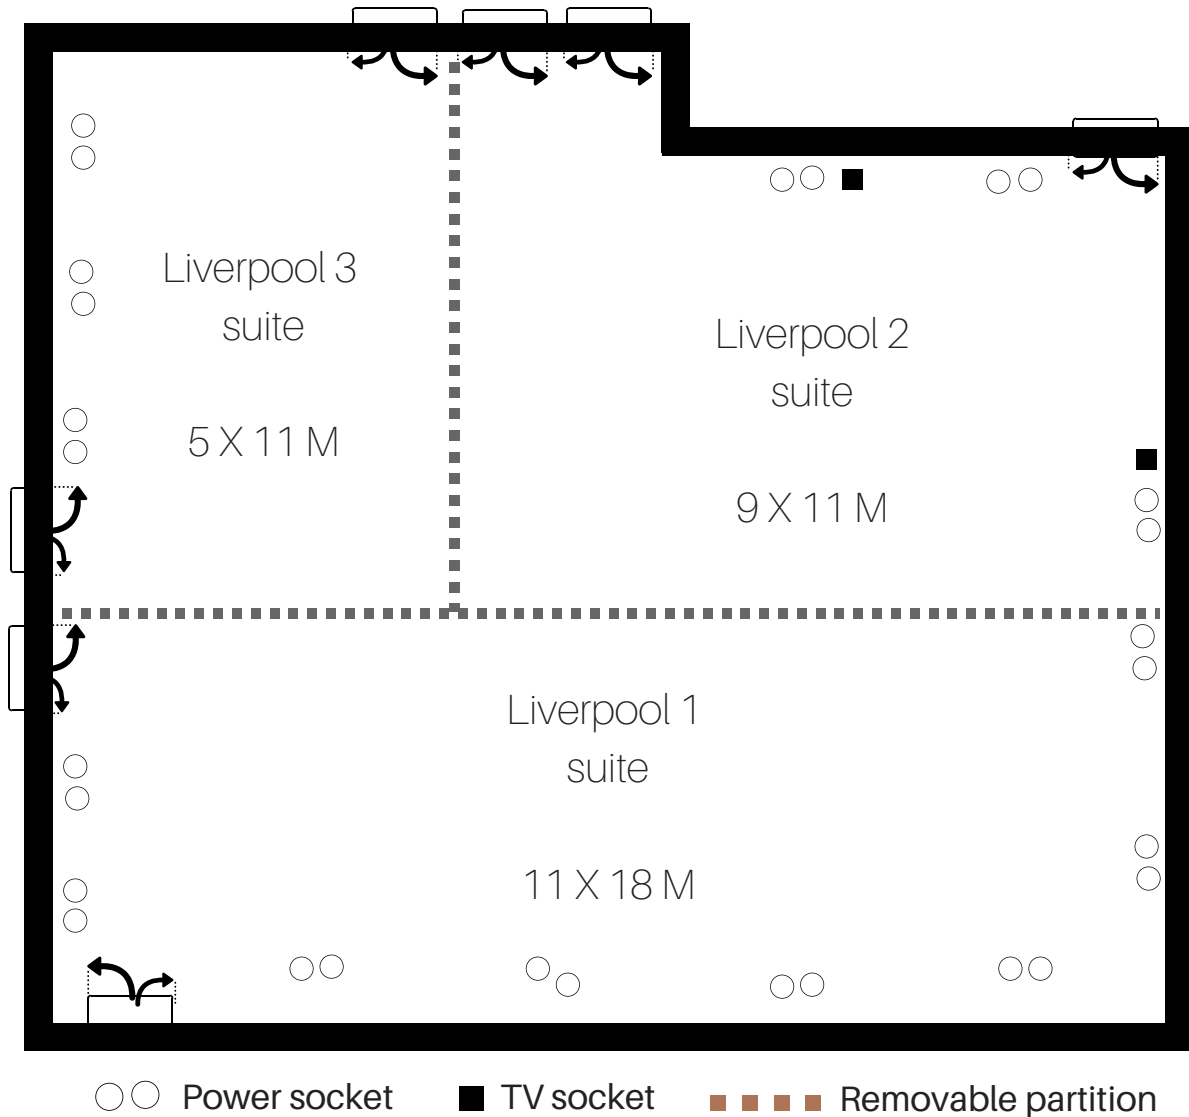

# Liverpool Suite

## Room Style:

## Max. room capacity:

	L 1, 2 & 3	L 2 & 3	L 1	L 2	L 3
Theatre style	400	160	190	100	60
Theatre style with projection	300	80	100	30	-
Classroom style	200	90	96	60	40
Boardroom style	-	45	45	30	28
Banquet style	250	110	120	60	40
Banquet style with dancefloor	230	90	100	30	-
Cabaret style with stage & projection	184	80	96	48	32
Hollow Square	-	48	48	42	30
U Shape	-	39	51	33	24
Reception style	400	180	220	110	70